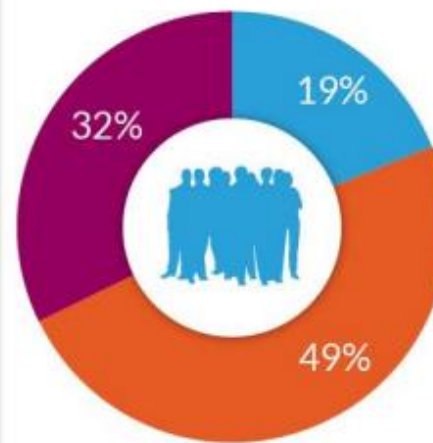

THE PEOPLE'S PROJECT

Betty and Duchess

PLATFORM

THE PEOPLE'S PROJECT

August 2014 to April 2016

584

People Registered

156

People Housed

90%

Remain Housed

Housing type - March 2016

Number of months housed - March 2016

Client profile - Housed - March 2016

Client profile - Calgary comparison 2012-2014

Learning from the edge

Collective impact
Change labs
Prototyping
Start ups
Lean thinking
Co-production
Distributed power
More bottom up
Transparency
Shared data

Curiosity

Emerging
technologies

Wise Group staff member
experiencing virtual reality