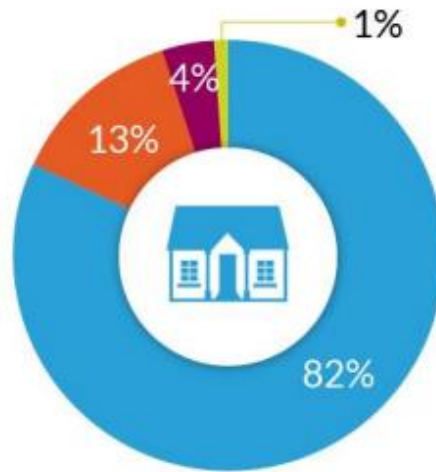

THE PEOPLE'S PROJECT

Betty and Duchess

PLATFORM

THE PEOPLE'S PROJECT

August 2014 to April 2016

584

People Registered

156

People Housed

90%

Remain Housed

Housing type - March 2016

Number of months housed - March 2016

Client profile - Housed - March 2016

Client profile - Calgary comparison 2012-2014

Learning from the edge