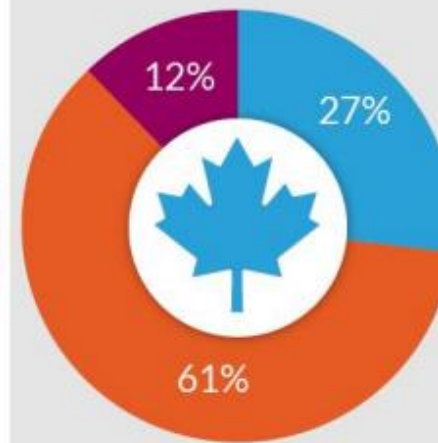

People Housed

90%

Remain Housed

Housing type - March 2016

Number of months housed - March 2016

Client profile - Housed - March 2016

Client profile - Calgary comparison 2012-2014

Learning from the edge