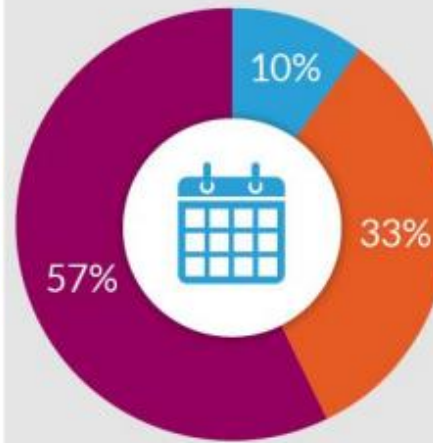

THE PEOPLE'S PROJECT

Betty and Duchess

PLATFORM

THE PEOPLE'S PROJECT

August 2014 to April 2016

584

People Registered

156

People Housed

90%

Remain Housed

Housing type - March 2016

Number of months housed - March 2016

Client profile - Housed - March 2016

Client profile - Calgary comparison 2012-2014

Learning from the edge

Collective impact
Change labs
Prototyping
Start ups
Lean thinking
Co-production
Distributed power
More bottom up
Transparency
Shared data

Curiosity

Emerging
technologies

Wise Group staff member
experiencing virtual reality